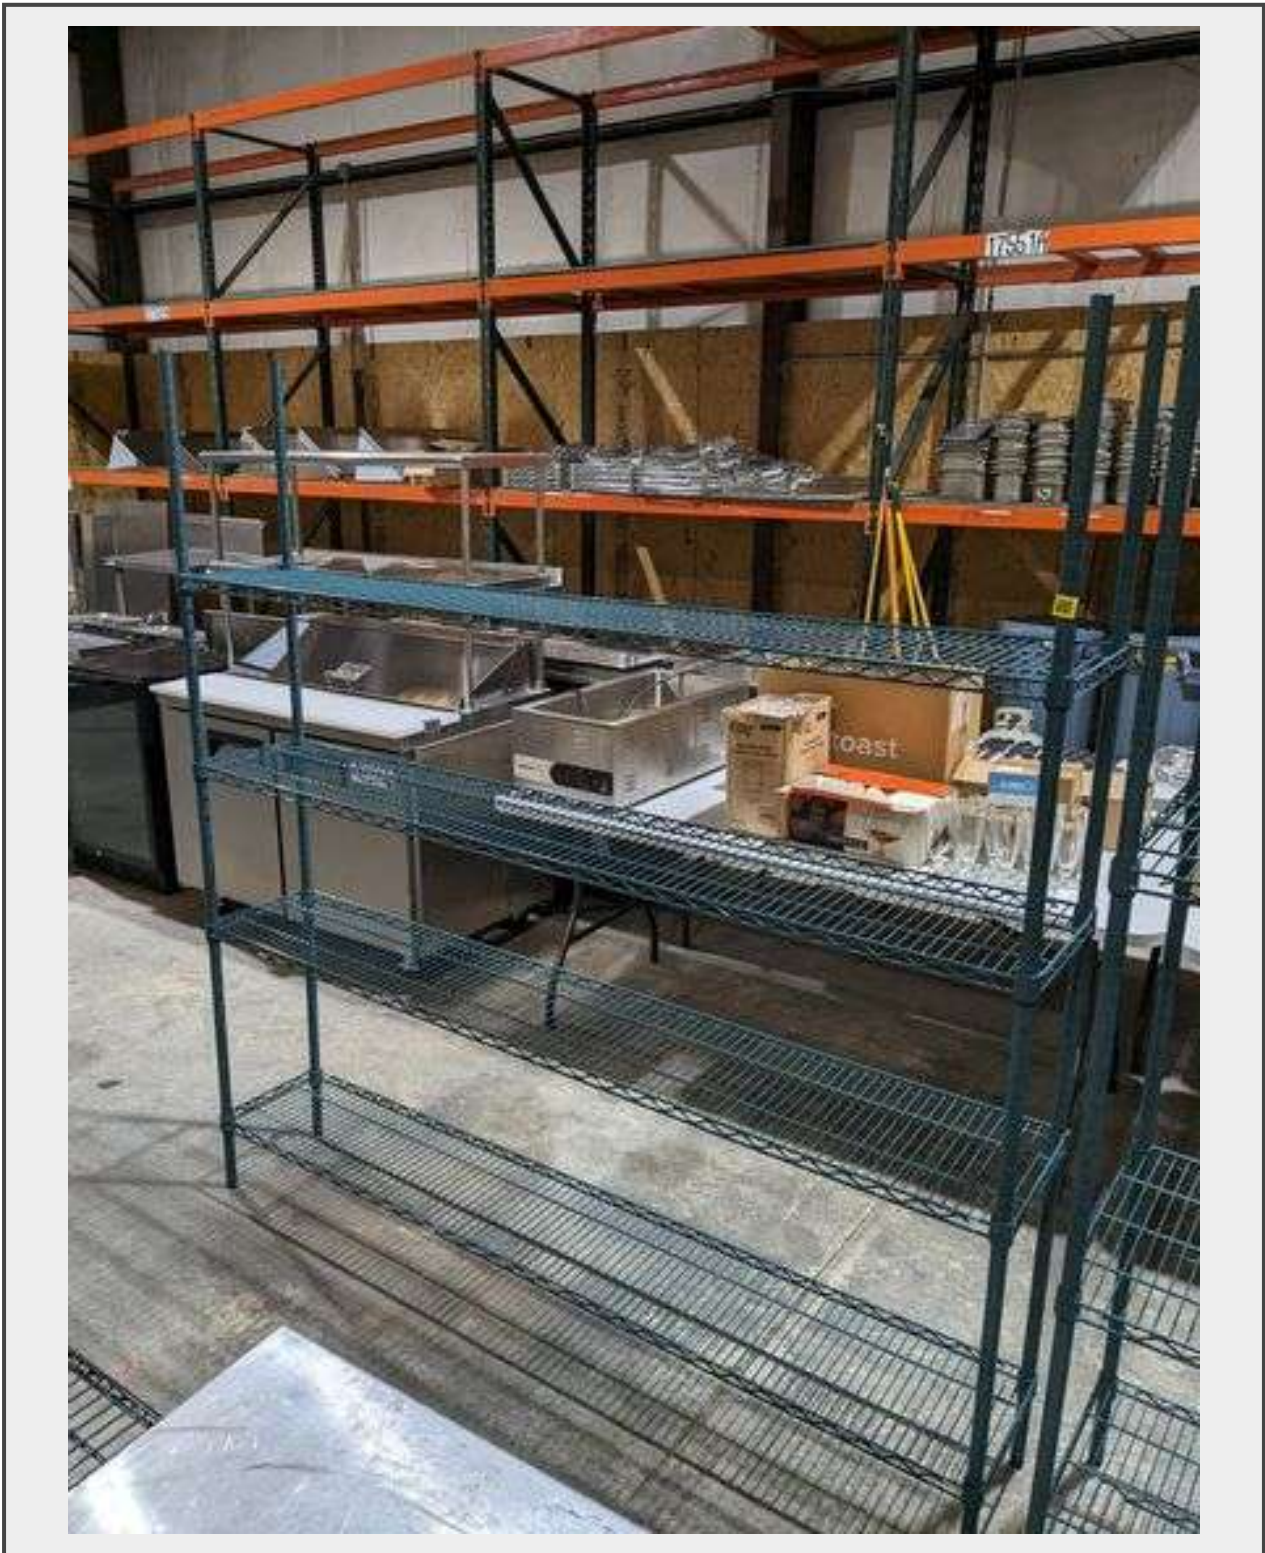

Sale Name: Commercial Restaurant Equipment - Statesboro, GA

LOT 880 - Commercial metal shelving unit. 6'x12", 75" tall

Description

Includes 4 shelves

Quantity: 1

<https://www.southauction.com/>